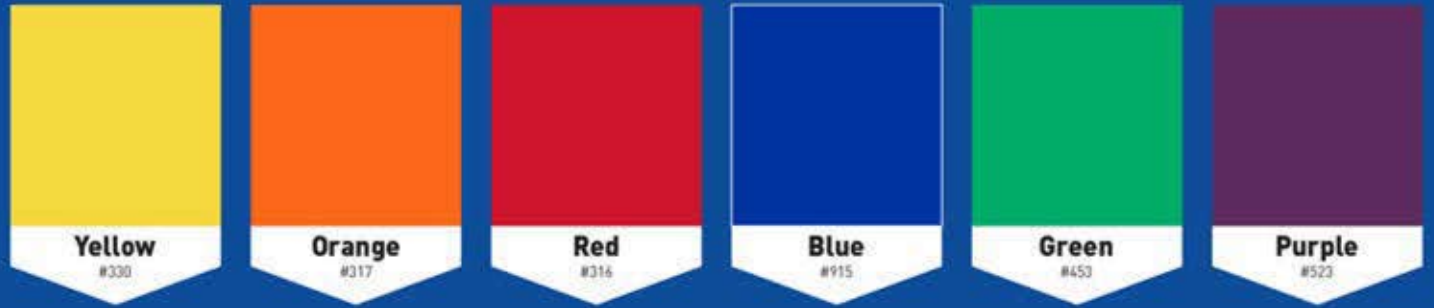

SAFETY

Colour Chart

STANDARD

Colour Chart

*The colors on this chart are represented as closely as possible. Variations should be expected due to differences in substrate condition, thickness of application, speed of curing, blending of colors, application method, and color of initial primer coat. For additional information, see all related product information and technical data sheets.